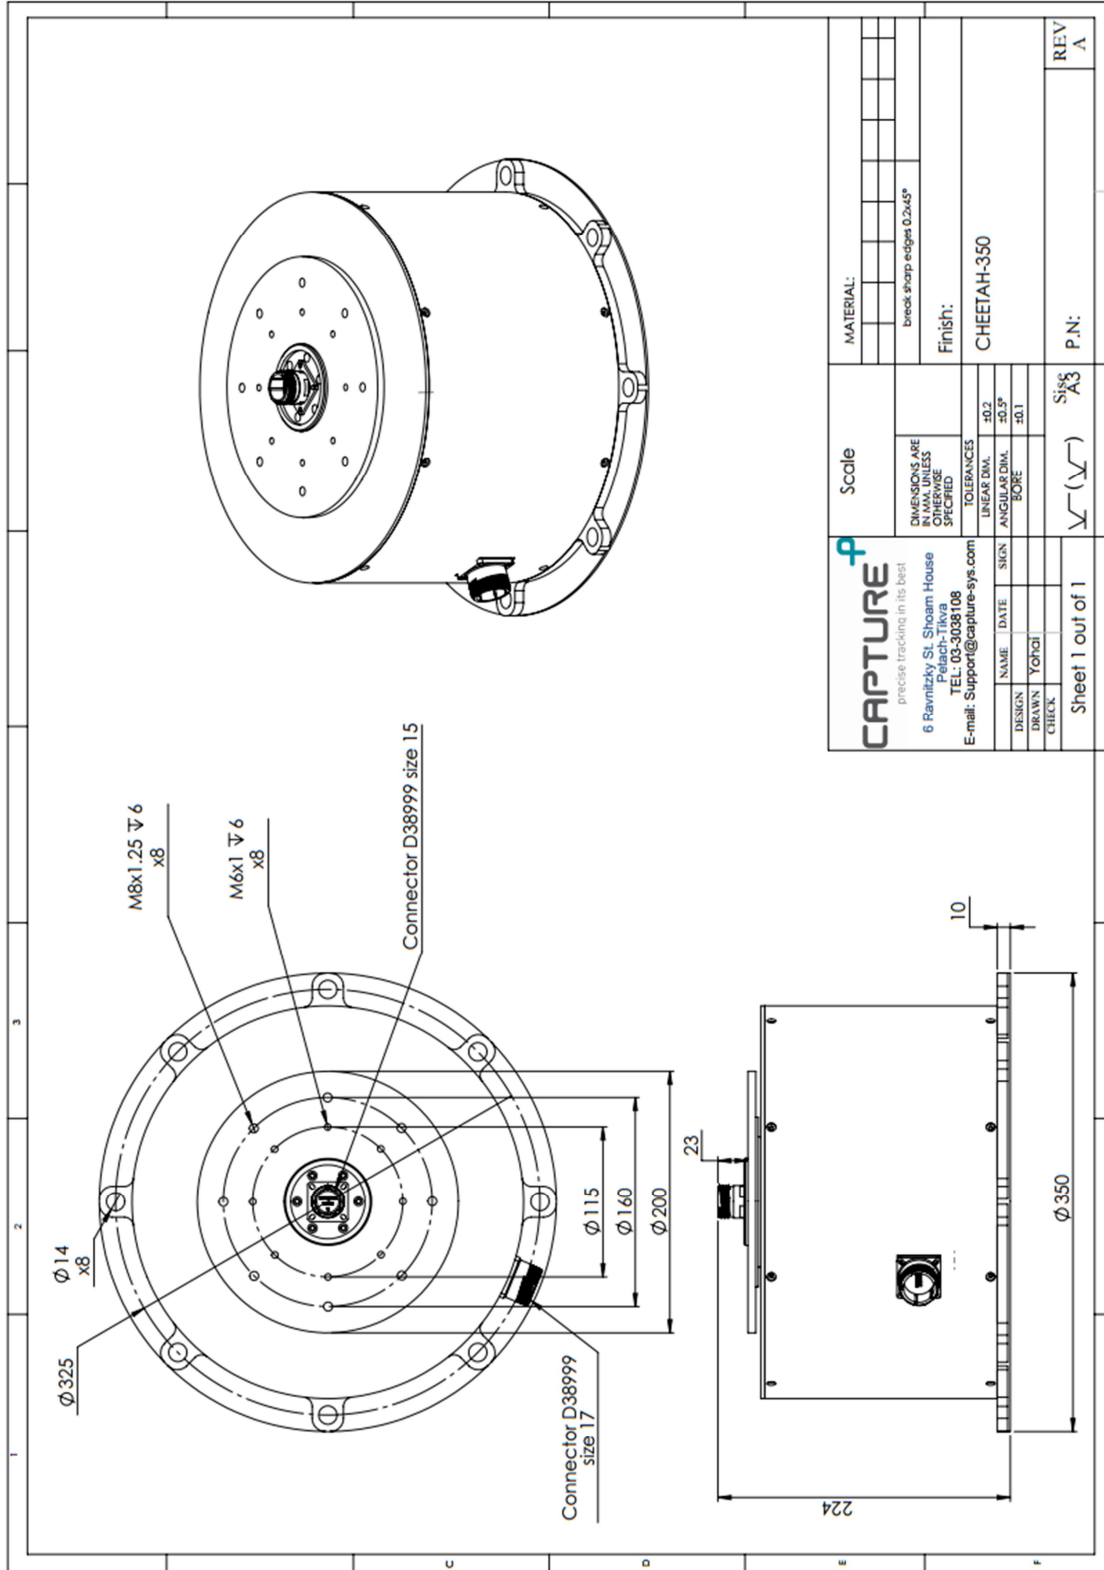

| MICD

CAPTURE^P precise tracking in its best		Scale		MATERIAL:	
6 Ravnitzky St. Shoam House Petach Tikva TEL: 03-3038108 E-mail: Support@capture-sys.com		DIMENSIONS ARE IN MILLIMETERS UNLESS OTHERWISE SPECIFIED		break sharp edges 0.2x45°	
DESIGN	NAME	DATE	SIGN	Finish:	CHEETAH-350
DRAWN	YONDI				
CHECK					
Sheet 1 out of 1			Scale	Sys	REV
			$\sqrt{\quad}$ (✓)	A3	A
				P.N.	

Pictures are for illustration purposes only.

Contact us at:

CAPTURE SYSTEMS LTD,
Ravnitzky St.6, Petach Tikva, Israel
Phone: +972-3-3038108
Fax: +972-3-6200621
sales@capture-sys.com
www.capture-sys.com