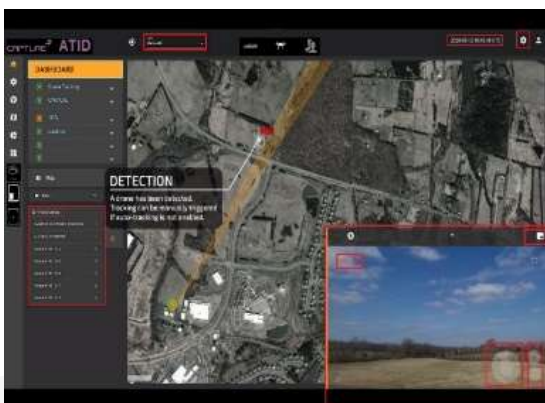

COBRA 7.62/12.7mm Remote controlled Weapon System

COBRA is a cutting-edge Remote-Controlled Weapon System that can be mounted on any type of vehicle or platform.

* The picture is for illustration purpose only, weapon and ammunition are not provided.

Key Features

- Lightweight and compact gimbal
- Operates up to 50 caliber (12.7) machine guns
- Stabilized system - Designed for dynamic or static operation
- Equipped with Electro-Optical Gimbal IO/IR
- Dimensions: 120 x 75 x 55 cm

**Equipped with a built-in C2 graphical user interface,
and powered by AI analytics**

- Picture in picture video
- Automatic object tracking
- Moving map software

| System parameters

GENERAL

Dimensions	80 x 70 x 60 cm
Rotation Diameter	1.3 m
Unit weight	75 kg
Input Voltage	24 – 32 VDC

MAIN PEDESTAL

Pan / Tilt Range	Pan: Up to 270° ; Tilt: -20° – +60°
Speed	0.05 – 40 °/s

| Camera parameters

	RCWS-900-1C- CS7.62/12.7	RCWS-900-1C1T150- CS7.62/12.7	RCWS-900- 1C1T150HD- CS7.62/12.7	RCWS-900-1CU1T225- C7.62/12.7	
DAY / NIGHT	Image Sensor	1/1.8" Sony Starvis progressive scan CMOS			
	Focal Length	6.8mm-300mm, 42x Optical Zoom			11.3mm-1000mm, 88x Optical Zoom
	DORI Distance (Human)	Det': 2,900m ; Obs': 1,160m ; Rec': 586m ; Ide': 293m			Det':20,000m; Obs':7,900m; Rec': 4,000m; Ide':2,000m
	Day / Night	Electrical, ICR (Auto/Manual)			
	Network Protocol	RTSP, TCP			
	Communication Protocol	SONY VISCA, TCP I/P			
THERMAL / SWIR	Image Sensor	-	Uncooled VOx microbolometer		
	Resolution	-	Sensor- 640 x 512 ; 50Hz: 25fps	Sensor- 1280 x 1024; 25fps	Sensor- 640 x 512 ; 25fps
	Focal Length	-	30mm~150mm, 5x Optical / 4x digital Zoom	30mm~150mm, 5x Optical /8x digital Zoom	25~225mm, 9x Optical / 8x digital Zoom
	Network Protocol	-	RTSP, TCP		
	Pixel size	-	12 μm		
	Spectral Range	-	8-14 μm		